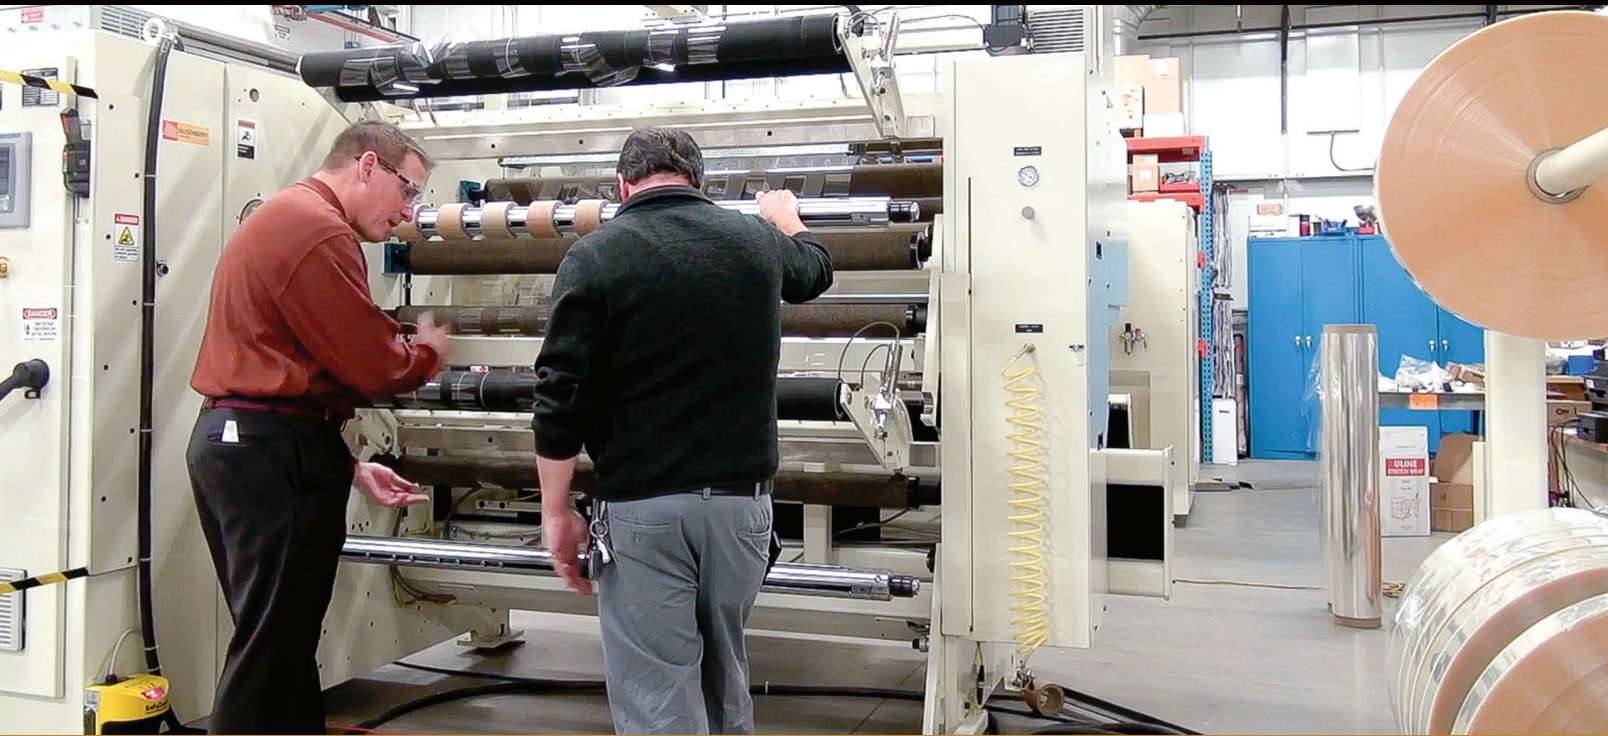

DESIGN FLEXIBILITY. DFX OR CAM-LOCK STYLES. FIELD-PROVEN!

### Make the Perfect Roll!

Goldenrod is the converting industry expert in differential shaft technology. Whatever the size or application, we are the global leader with thousands of shafts installed worldwide. Our salesmen ask you the right questions, our engineers work with you to determine the best solution, and Goldenrod is the only company to offer on site set-up assistance and training.