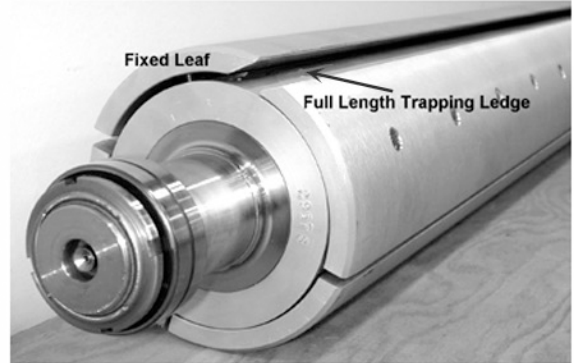

Trapper Leaf Coreless Designs

Standard Single Direction

Bi-Directional Single Slot

Bi-Directional